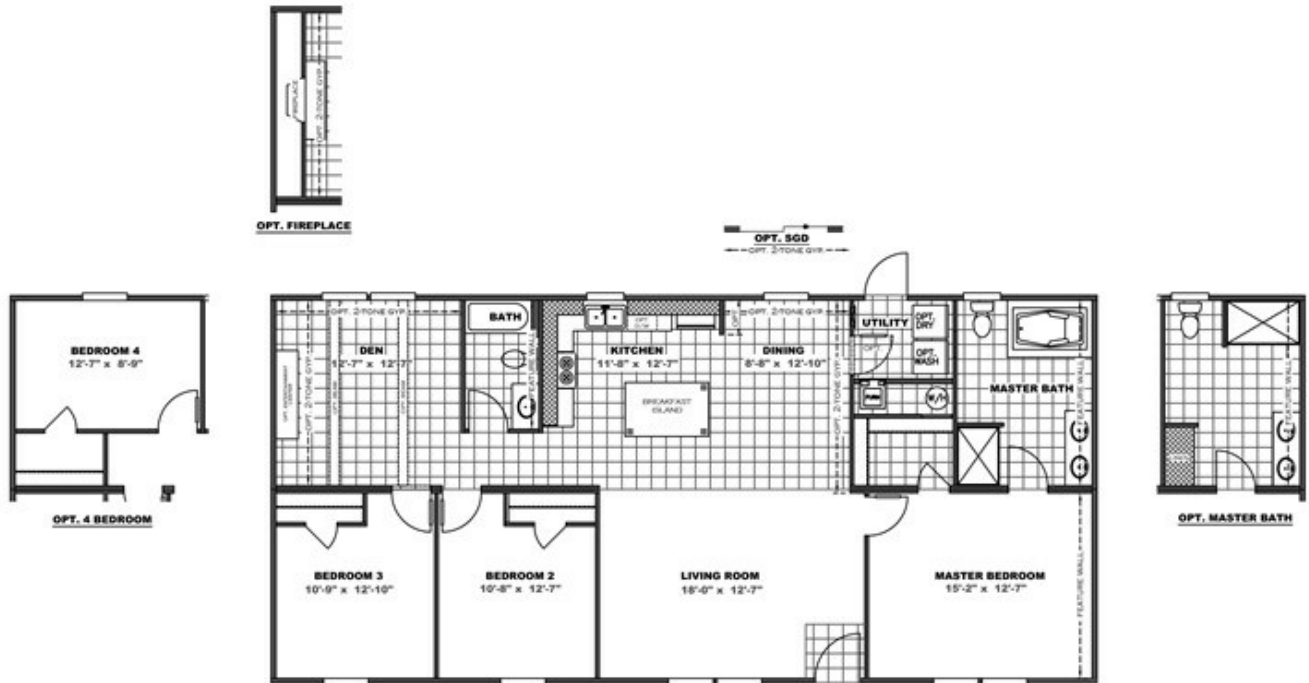

Tradition 56 Model number: 34TRA28563DH18

3 beds • 2 baths • 1568 sq.ft. • 28' width • 56' depth

Our home building facilities invest in continuous product and process improvements. Plans, dimensions, features, materials, specifications and availability are subject to change without notice or obligation. Renderings and floor plans are representative likenesses of our homes and may differ from the actual homes. We invite you to tour a Home Center near you and inspect the highest value in quality housing available or call (865) 933-3495 to speak with a Home Consultant. Copyright 2017,