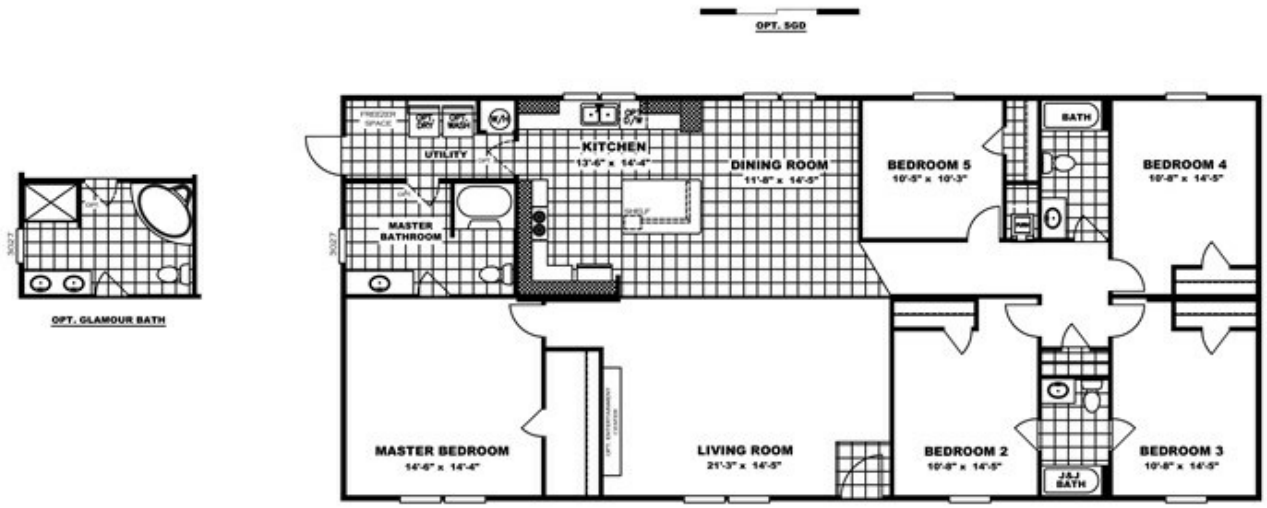

THE TRADITION 3268

THE TRADITION 3268 Model number: 34TRA32685AH

5 beds • 2 baths • 2176 sq.ft. • 32' width • 68' depth

Our home building facilities invest in continuous product and process improvements. Plans, dimensions, features, materials, specifications and availability are subject to change without notice or obligation. Renderings and floor plans are representative likenesses of our homes and may differ from the actual homes. We invite you to tour a Home Center near you and inspect the highest value in quality housing available or call (865) 933-3495 to speak with a Home Consultant. Copyright 2017, CMH. All rights reserved.