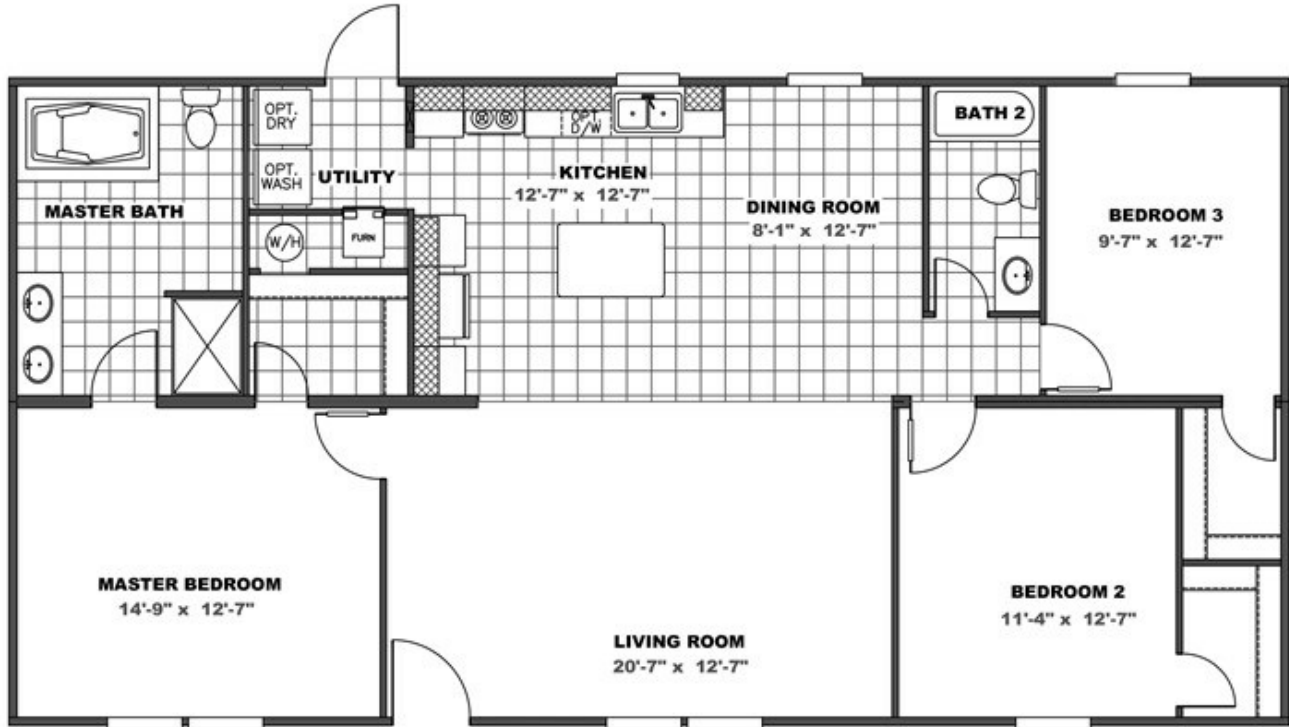

THE EAGLE 52

THE EAGLE 52 Model number: 34EGL28523AH18

3 beds • 2 baths • 1456 sq.ft. • 28' width • 52' depth

Our home building facilities invest in continuous product and process improvements. Plans, dimensions, features, materials, specifications and availability are subject to change without notice or obligation. Renderings and floor plans are representative likenesses of our homes and may differ from the actual homes. We invite you to tour a Home Center near you and inspect the highest value in quality housing available or call (865) 933-3495 to speak with a Home Consultant. Copyright 2017,