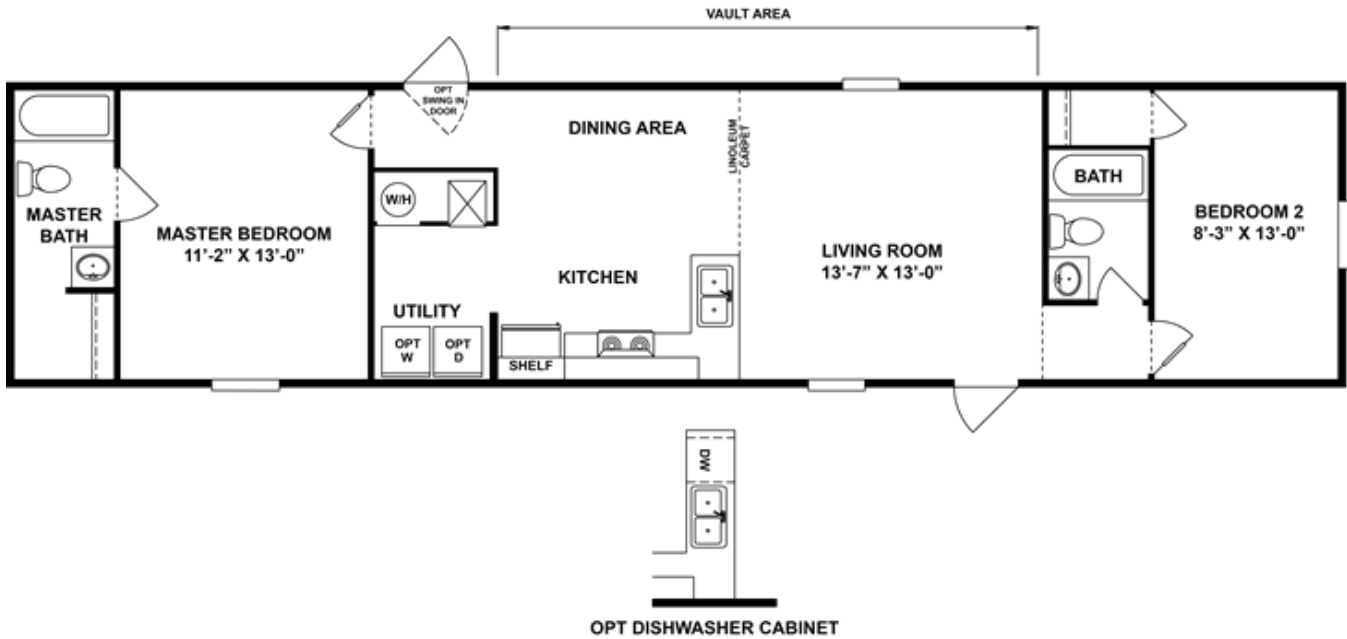

DELIGHT Model number: 36TRU14602AH18

2 beds • 2 baths • 840 sq.ft. • 14' width • 60' depth

Our home building facilities invest in continuous product and process improvements. Plans, dimensions, features, materials, specifications and availability are subject to change without notice or obligation. Renderings and floor plans are representative likenesses of our homes and may differ from the actual homes. We invite you to tour a Home Center near you and inspect the highest value in quality housing available or call (865) 933-3495 to speak with a Home Consultant. Copyright 2017, CMH. All rights reserved.