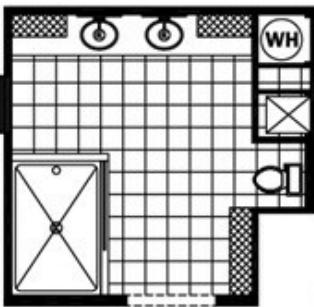

REVOLUTION 60

REVOLUTION 60 Model number: 46REV28603AH18

3 beds • 2 baths • 1680 sq.ft. • 28' width • 60' depth

Opt. Venetian Bath

Opt. Fantasy Bath

Ⓒ = CAN LIGHT LOCATIONS

Our home building facilities invest in continuous product and process improvements. Plans, dimensions, features, materials, specifications and availability are subject to change without