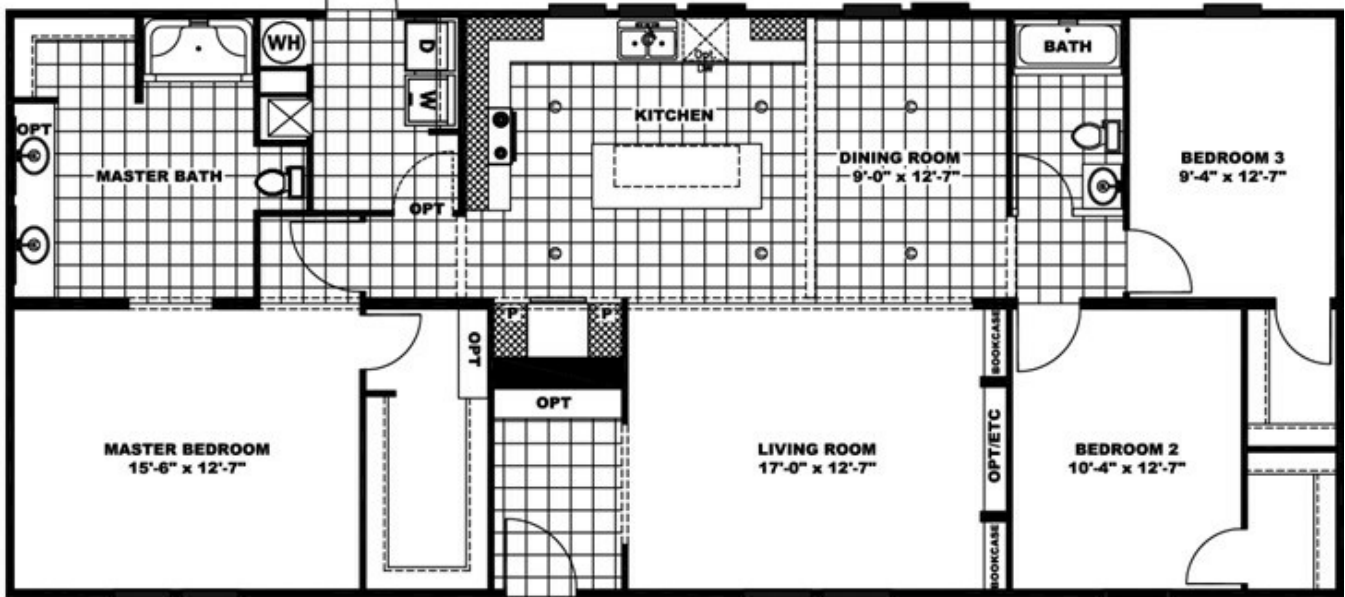

REVOLUTION 60

REVOLUTION 60 Model number: 46REV28603AH18

3 beds • 2 baths • 1680 sq.ft. • 28' width • 60' depth

Opt. Venetian Bath

Opt. Fantasy Bath

Ⓒ = CAN LIGHT LOCATIONS

Our home building facilities invest in continuous product and process improvements. Plans, dimensions, features, materials, specifications and availability are subject to change without